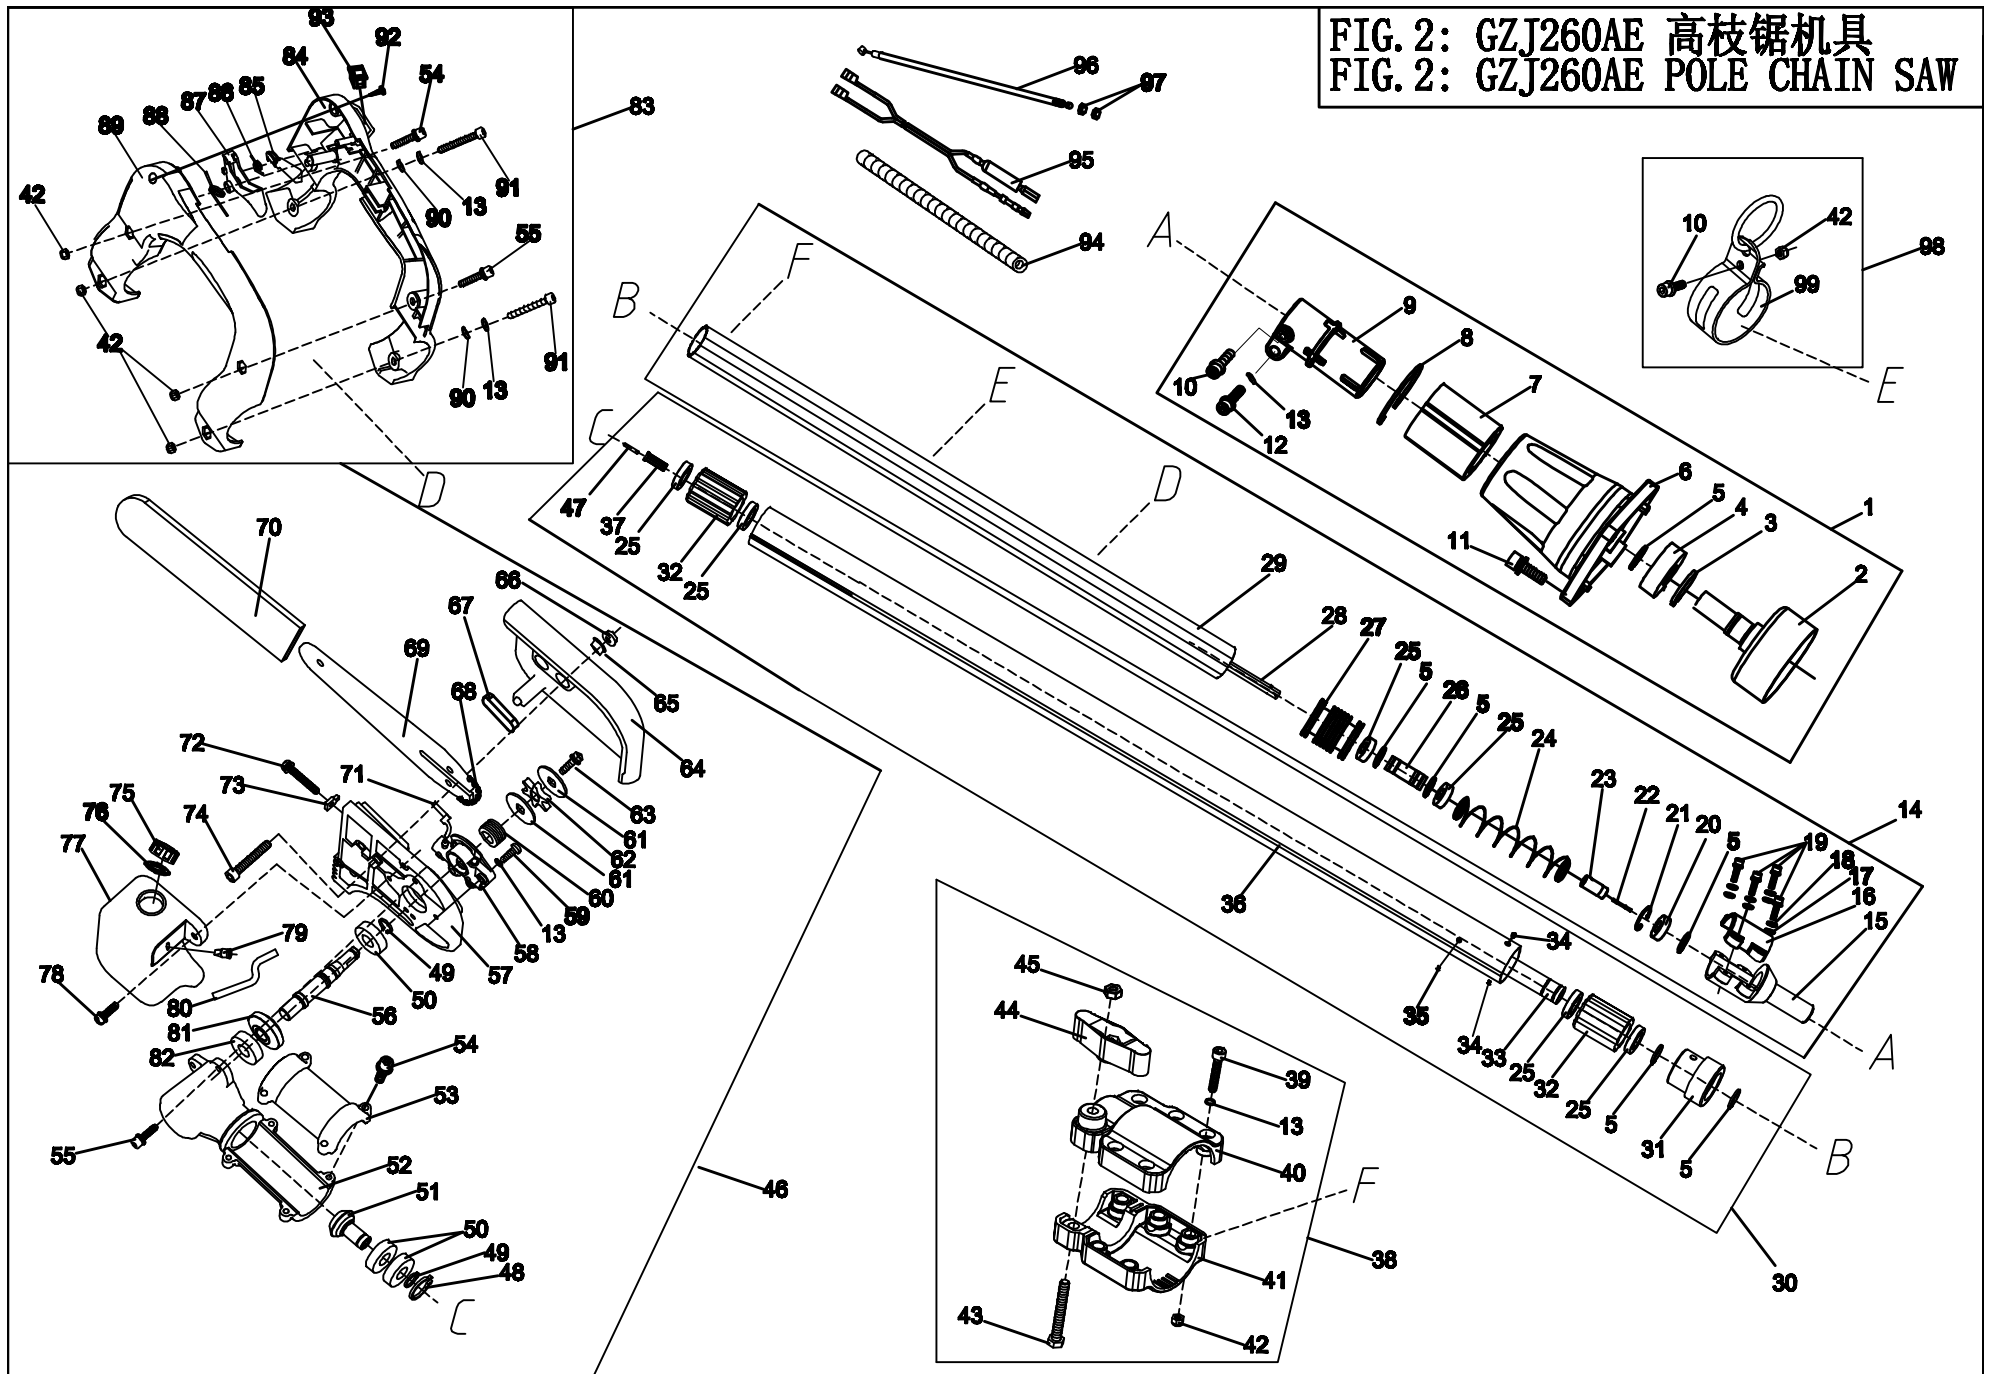

FIG. 2: GZJ260AE 高枝锯机具
FIG. 2: GZJ260AE POLE CHAIN SAW

LISTADO PIEZAS BARRA PODADORA GZJ260AE

No.	ERP No.		Cant.
2-1	61270020107	Clutch Case Assy	1
2-2	02020050036	Clutch Drum	1
2-3	03120020004	Retainer Ring	1
2-4	03090010012	Bearing	1
2-5	03120010005	Retainer Ring	8
2-6	80010060017	Clutch Case	1
2-7	02080020106	Antivibration Rubber	1
2-8	03120020010	Retainer Ring	1
2-9	80010060016	Pipe Joint	1
2-10	03020020025	Screw	1
2-11	03010010059	Screw	4
2-12	03010010021	Screw	1
2-13	03050010014	S. Washer	8
2-14	61270010147	Pipe Assy	1
2-15	80010060020	Pipe Connector	1
2-16	80010060021	Joint Cap	1
2-17	03040020015	Nut	4
2-18	03050010012	Nut	4
2-19	03010010018	Screw	4
2-20	03090010014	Bearing	1
2-21	03120020001	Retainer Ring	1
2-22	02050080037	Short soft shaft	1
2-23	02020090119	Spline tube	1
2-24	02020110117	Spring	2
2-25	03090010044	Bearing	12
2-26	02010010178	Connecting Shaft	2
2-27	02080020109	Bushing	2
2-28	02010010147	Drive Shaft	1
2-29	02010010145	Pipe	1
2-30	61270010151	Connecting Tube Assy	1
2-31	70030180404	Bearing Bush	1
2-32	02080020105	Rubber Plug	4
2-33	02020160538	Connecting Shaft	1