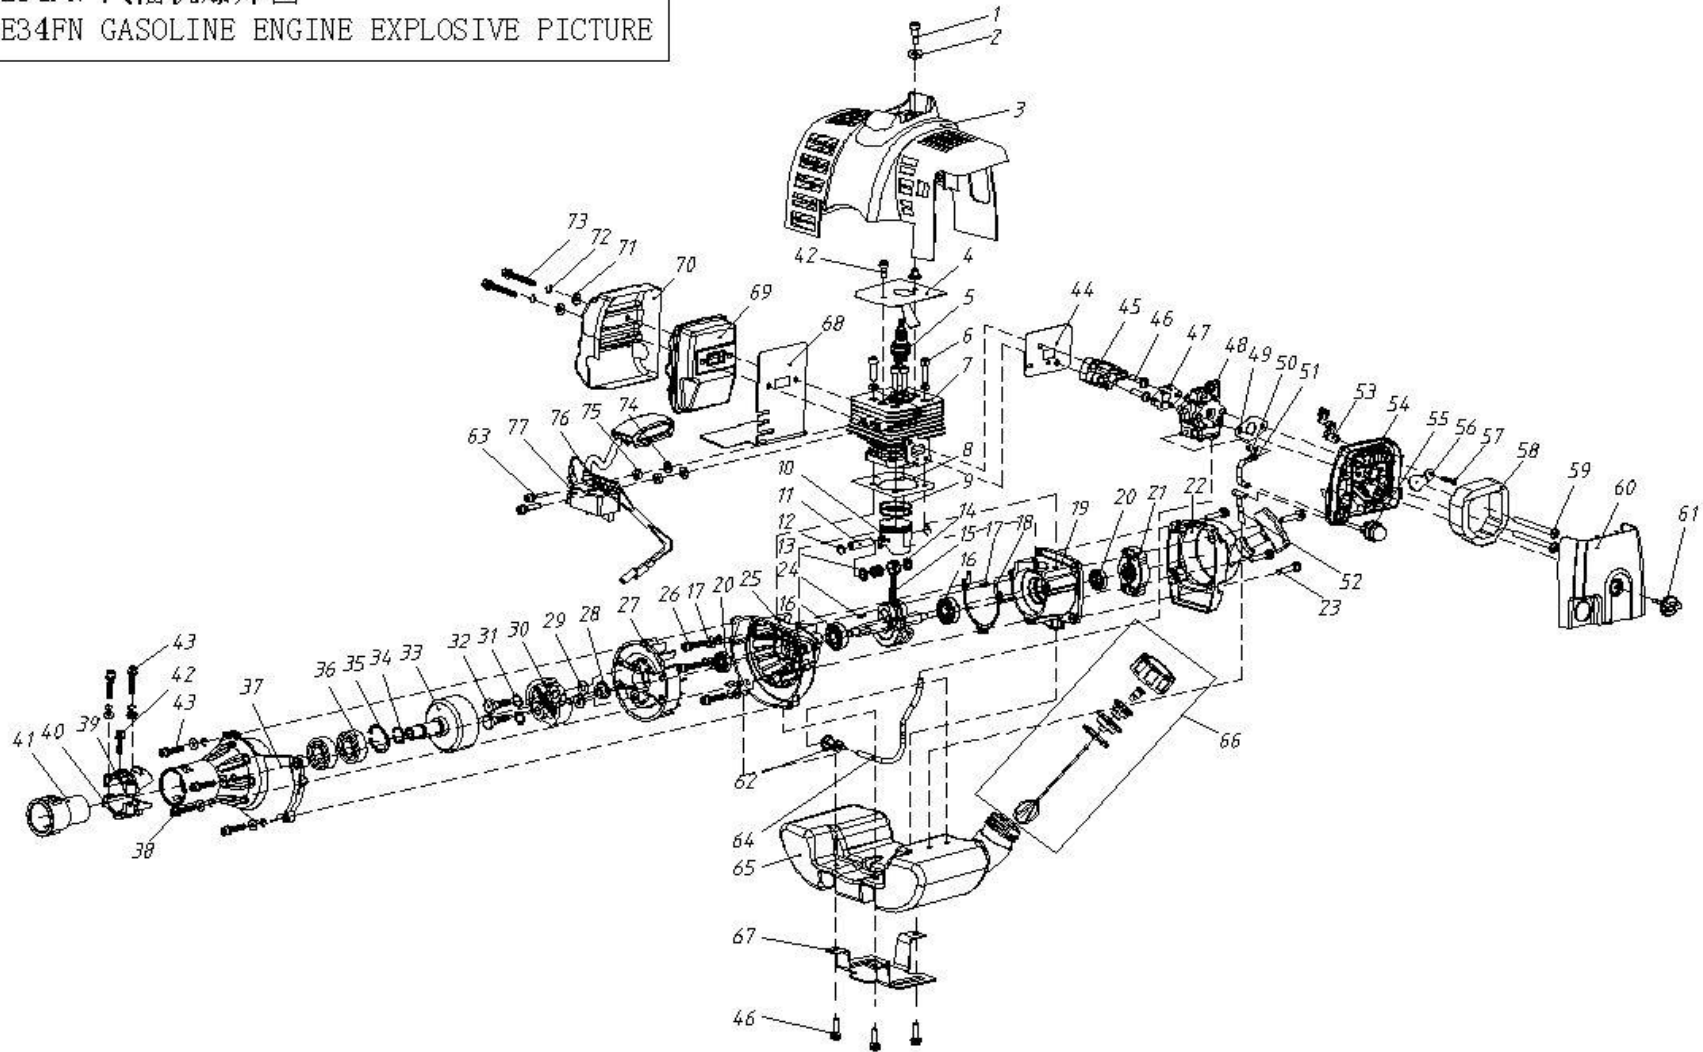

2-70	02110030192		Guide Bar Cover	1
2-71	02080030031		Rubber Plug	1
2-72	03010060050		Adjusting Screw	1
2-73	03030070063		Adjusting Nut	1
2-74	03010010034		Screw	2
2-75	70030060132		Oil Tank Cap	1
2-76	02070020057		Gasket for oil tank cap	1
2-77	70050030103		Oil Tank	1
2-78	03020020052		Screw	2
2-79	02080040010		Check Valve	1
2-80			Oil Tube	1
2-81	02020090110		Gear	1
2-82	03090010028		Bearing	1
2-83	61270040057		Control Box Assy	1
2-84	70030070334		Right Control Box	1
2-85	70030070335		Lock Lever	1
2-86	02020110108		Lock Spring	1
2-87	70030070336		Control Lever	1
2-88	02020110109		Spring	1
2-89	70030070333		Left Control Box	1
2-90	03040020019		Washer	2
2-91	03010010030		Screw	2
2-92	03010040038		Tapping Screw	1
2-93	03010040038		Stop Button	1
2-94			Wave Pipe	1
2-95	02050050246		Stop Line	1
2-96	02050040152		Throttle Cable	1
2-97	03030010004		Nut	2
2-98			Loop Assy	1
2-99	02020040054		Lifting Loop	1

DESPIECE MOTOR GZJ260AE

1E34FN 汽油机爆炸图

1E34FN GASOLINE ENGINE EXPLOSIVE PICTURE

FIGURA	REFERENCIA	Part Name	CANTIDAD
1	03020010013	Bolt assy M5X20	1
2	03040050021	Washer 5	1
3	70030030003	Housing	1
4	02020160187	Baffle of cylinder top	1
5	03130010013	Spark plug RCJ6Y	1
6	03010010061	Bolt M5X20	4
7	70070130001	Cylinder	1
8	02070010020	Gasket, cylinder	1
9	02020020003	Ring, piston	2
10	02010020006	Piston	1
11	02020010004	Pin, piston 8X28	1
12	02020030017	Ring, snap	2
13	03090020018	Needle bearing	1
14	02020150007	Washer, thrust	2
15	02020120009	Crank shaft assy	1
16	03090010028	Bearing 6001/P53	2
17	03060010002	PIN B3X10	4
18	02070010110	Gasket, crankcase	1
19	70070050002	Rear crankcase	1
20	03100010009	Oil seal 12X22X7	2
21	02050100005	Starter pulley comp	1