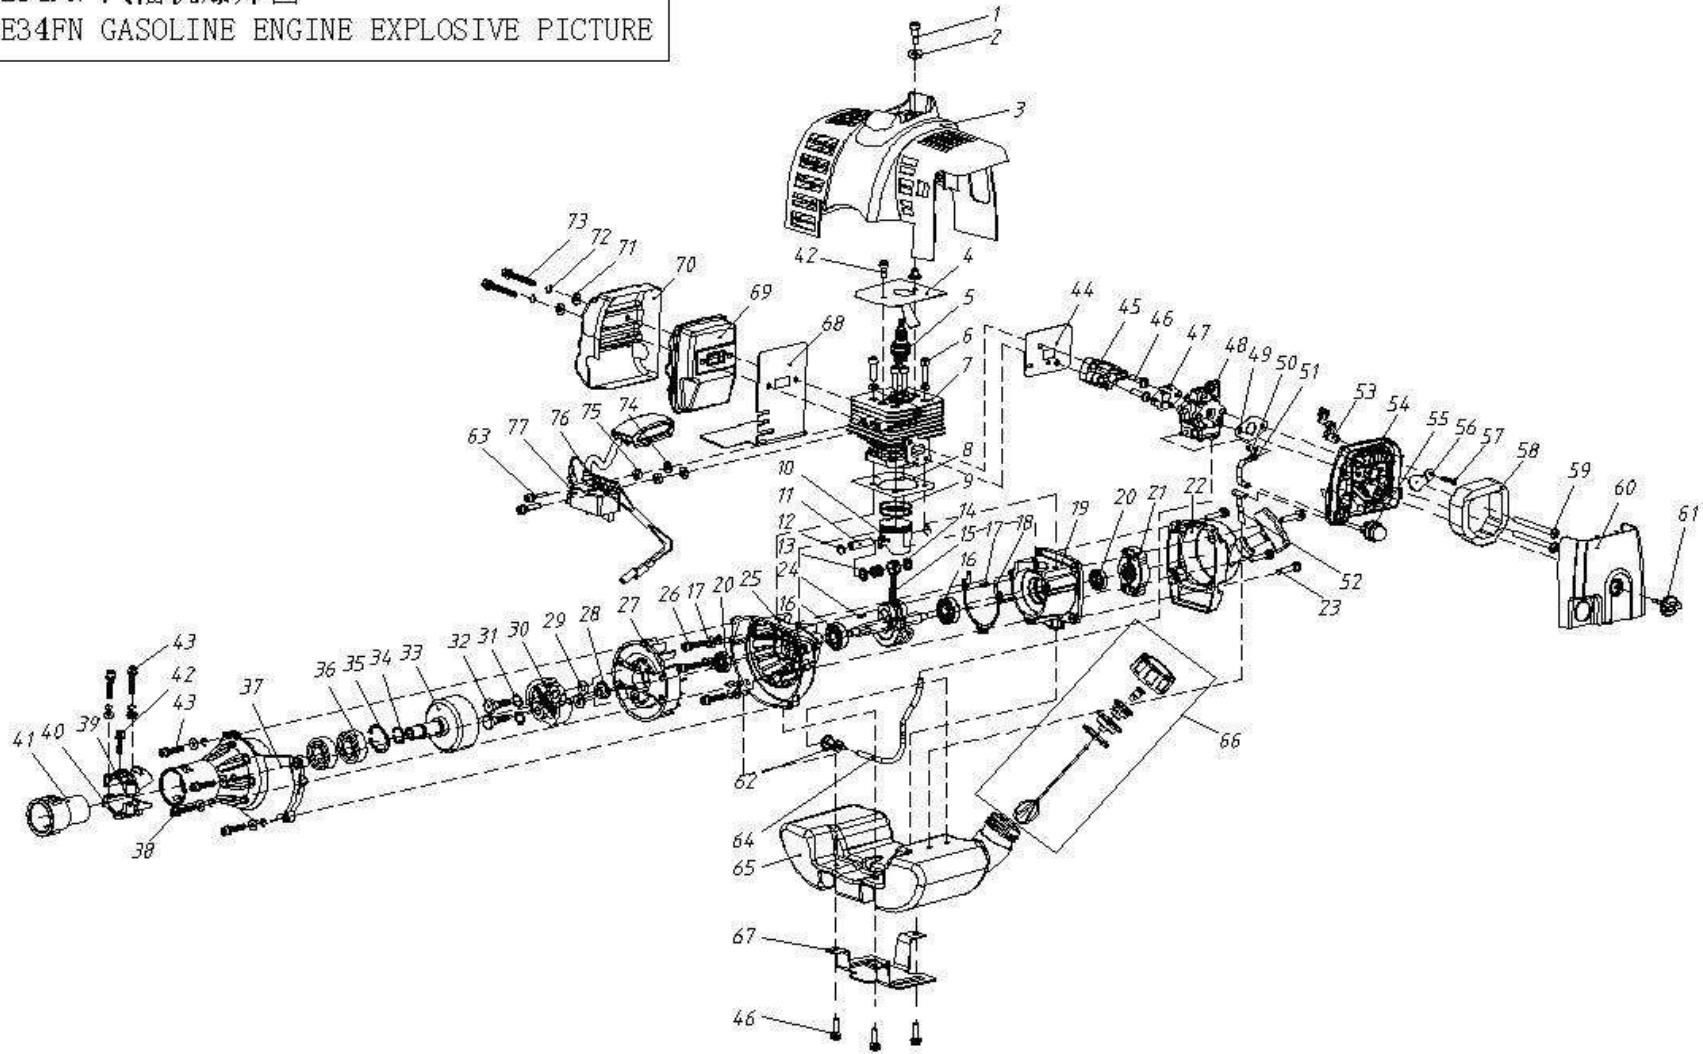

2-70	02110030192		Guide Bar Cover	1
2-71	02080030031		Rubber Plug	1
2-72	03010060050		Adjusting Screw	1
2-73	03030070063		Adjusting Nut	1
2-74	03010010034		Screw	2
2-75	70030060132		Oil Tank Cap	1
2-76	02070020057		Gasket for oil tank cap	1
2-77	70050030103		Oil Tank	1
2-78	03020020052		Screw	2
2-79	02080040010		Check Valve	1
2-80			Oil Tube	1
2-81	02020090110		Gear	1
2-82	03090010028		Bearing	1
2-83	61270040057		Control Box Assy	1
2-84	70030070334		Right Control Box	1
2-85	70030070335		Lock Lever	1
2-86	02020110108		Lock Spring	1
2-87	70030070336		Control Lever	1
2-88	02020110109		Spring	1
2-89	70030070333		Left Control Box	1
2-90	03040020019		Washer	2
2-91	03010010030		Screw	2
2-92	03010040038		Tapping Screw	1
2-93	03010040038		Stop Button	1
2-94			Wave Pipe	1
2-95	02050050246		Stop Line	1
2-96	02050040152		Throttle Cable	1
2-97	03030010004		Nut	2
2-98			Loop Assy	1
2-99	02020040054		Lifting Loop	1

DESPIECE MOTOR GZJ260AE

1E34FN 汽油机爆炸图

1E34FN GASOLINE ENGINE EXPLOSIVE PICTURE

FIGURA	REFERENCIA	Part Name	CANTIDAD
1	03020010013	Bolt assy M5X20	1
2	03040050021	Washer 5	1
3	70030030003	Housing	1
4	02020160187	Baffle of cylinder top	1
5	03130010013	Spark plug RCJ6Y	1
6	03010010061	Bolt M5X20	4
7	70070130001	Cylinder	1
8	02070010020	Gasket, cylinder	1
9	02020020003	Ring, piston	2
10	02010020006	Piston	1
11	02020010004	Pin, piston 8X28	1
12	02020030017	Ring, snap	2
13	03090020018	Needle bearing	1
14	02020150007	Washer, thrust	2
15	02020120009	Crank shaft assy	1
16	03090010028	Bearing 6001/P53	2
17	03060010002	PIN B3X10	4
18	02070010110	Gasket, crankcase	1
19	70070050002	Rear crankcase	1
20	03100010009	Oil seal 12X22X7	2
21	02050100005	Starter pulley comp	1