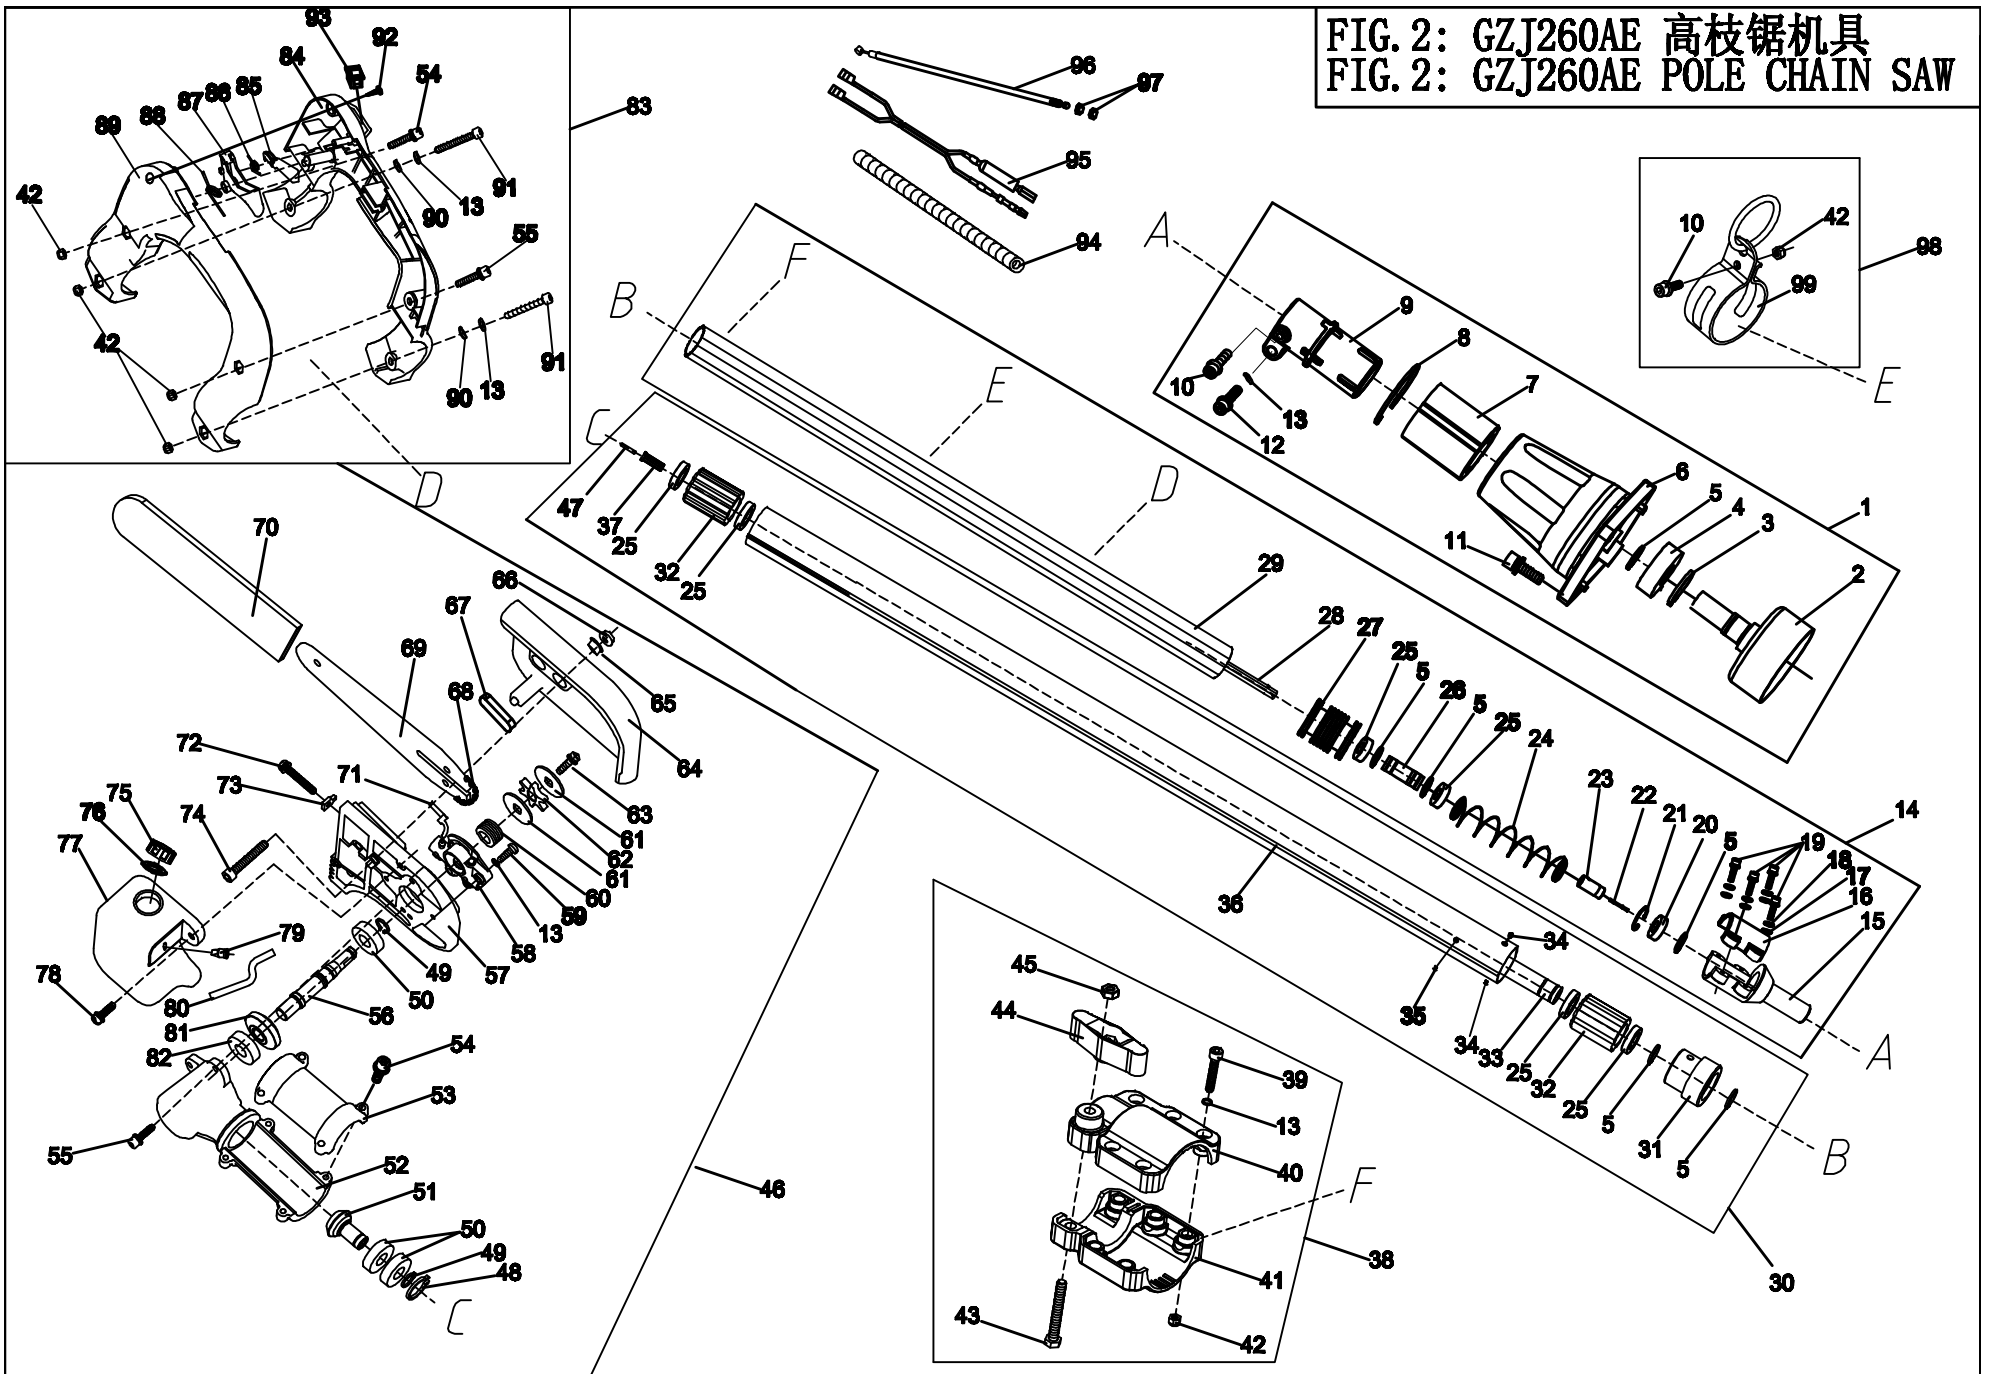

FIG. 2: GZJ260AE 高枝锯机具
FIG. 2: GZJ260AE POLE CHAIN SAW

LISTADO PIEZAS BARRA PODADORA GZJ260AE

No.	ERP No.		Cant.
2-1	61270020107	Clutch Case Assy	1
2-2	02020050036	Clutch Drum	1
2-3	03120020004	Retainer Ring	1
2-4	03090010012	Bearing	1
2-5	03120010005	Retainer Ring	8
2-6	80010060017	Clutch Case	1
2-7	02080020106	Antivibration Rubber	1
2-8	03120020010	Retainer Ring	1
2-9	80010060016	Pipe Joint	1
2-10	03020020025	Screw	1
2-11	03010010059	Screw	4
2-12	03010010021	Screw	1
2-13	03050010014	S. Washer	8
2-14	61270010147	Pipe Assy	1
2-15	80010060020	Pipe Connector	1
2-16	80010060021	Joint Cap	1
2-17	03040020015	Nut	4
2-18	03050010012	Nut	4
2-19	03010010018	Screw	4
2-20	03090010014	Bearing	1
2-21	03120020001	Retainer Ring	1
2-22	02050080037	Short soft shaft	1
2-23	02020090119	Spline tube	1
2-24	02020110117	Spring	2
2-25	03090010044	Bearing	12
2-26	02010010178	Connecting Shaft	2
2-27	02080020109	Bushing	2
2-28	02010010147	Drive Shaft	1
2-29	02010010145	Pipe	1
2-30	61270010151	Connecting Tube Assy	1
2-31	70030180404	Bearing Bush	1
2-32	02080020105	Rubber Plug	4
2-33	02020160538	Connecting Shaft	1