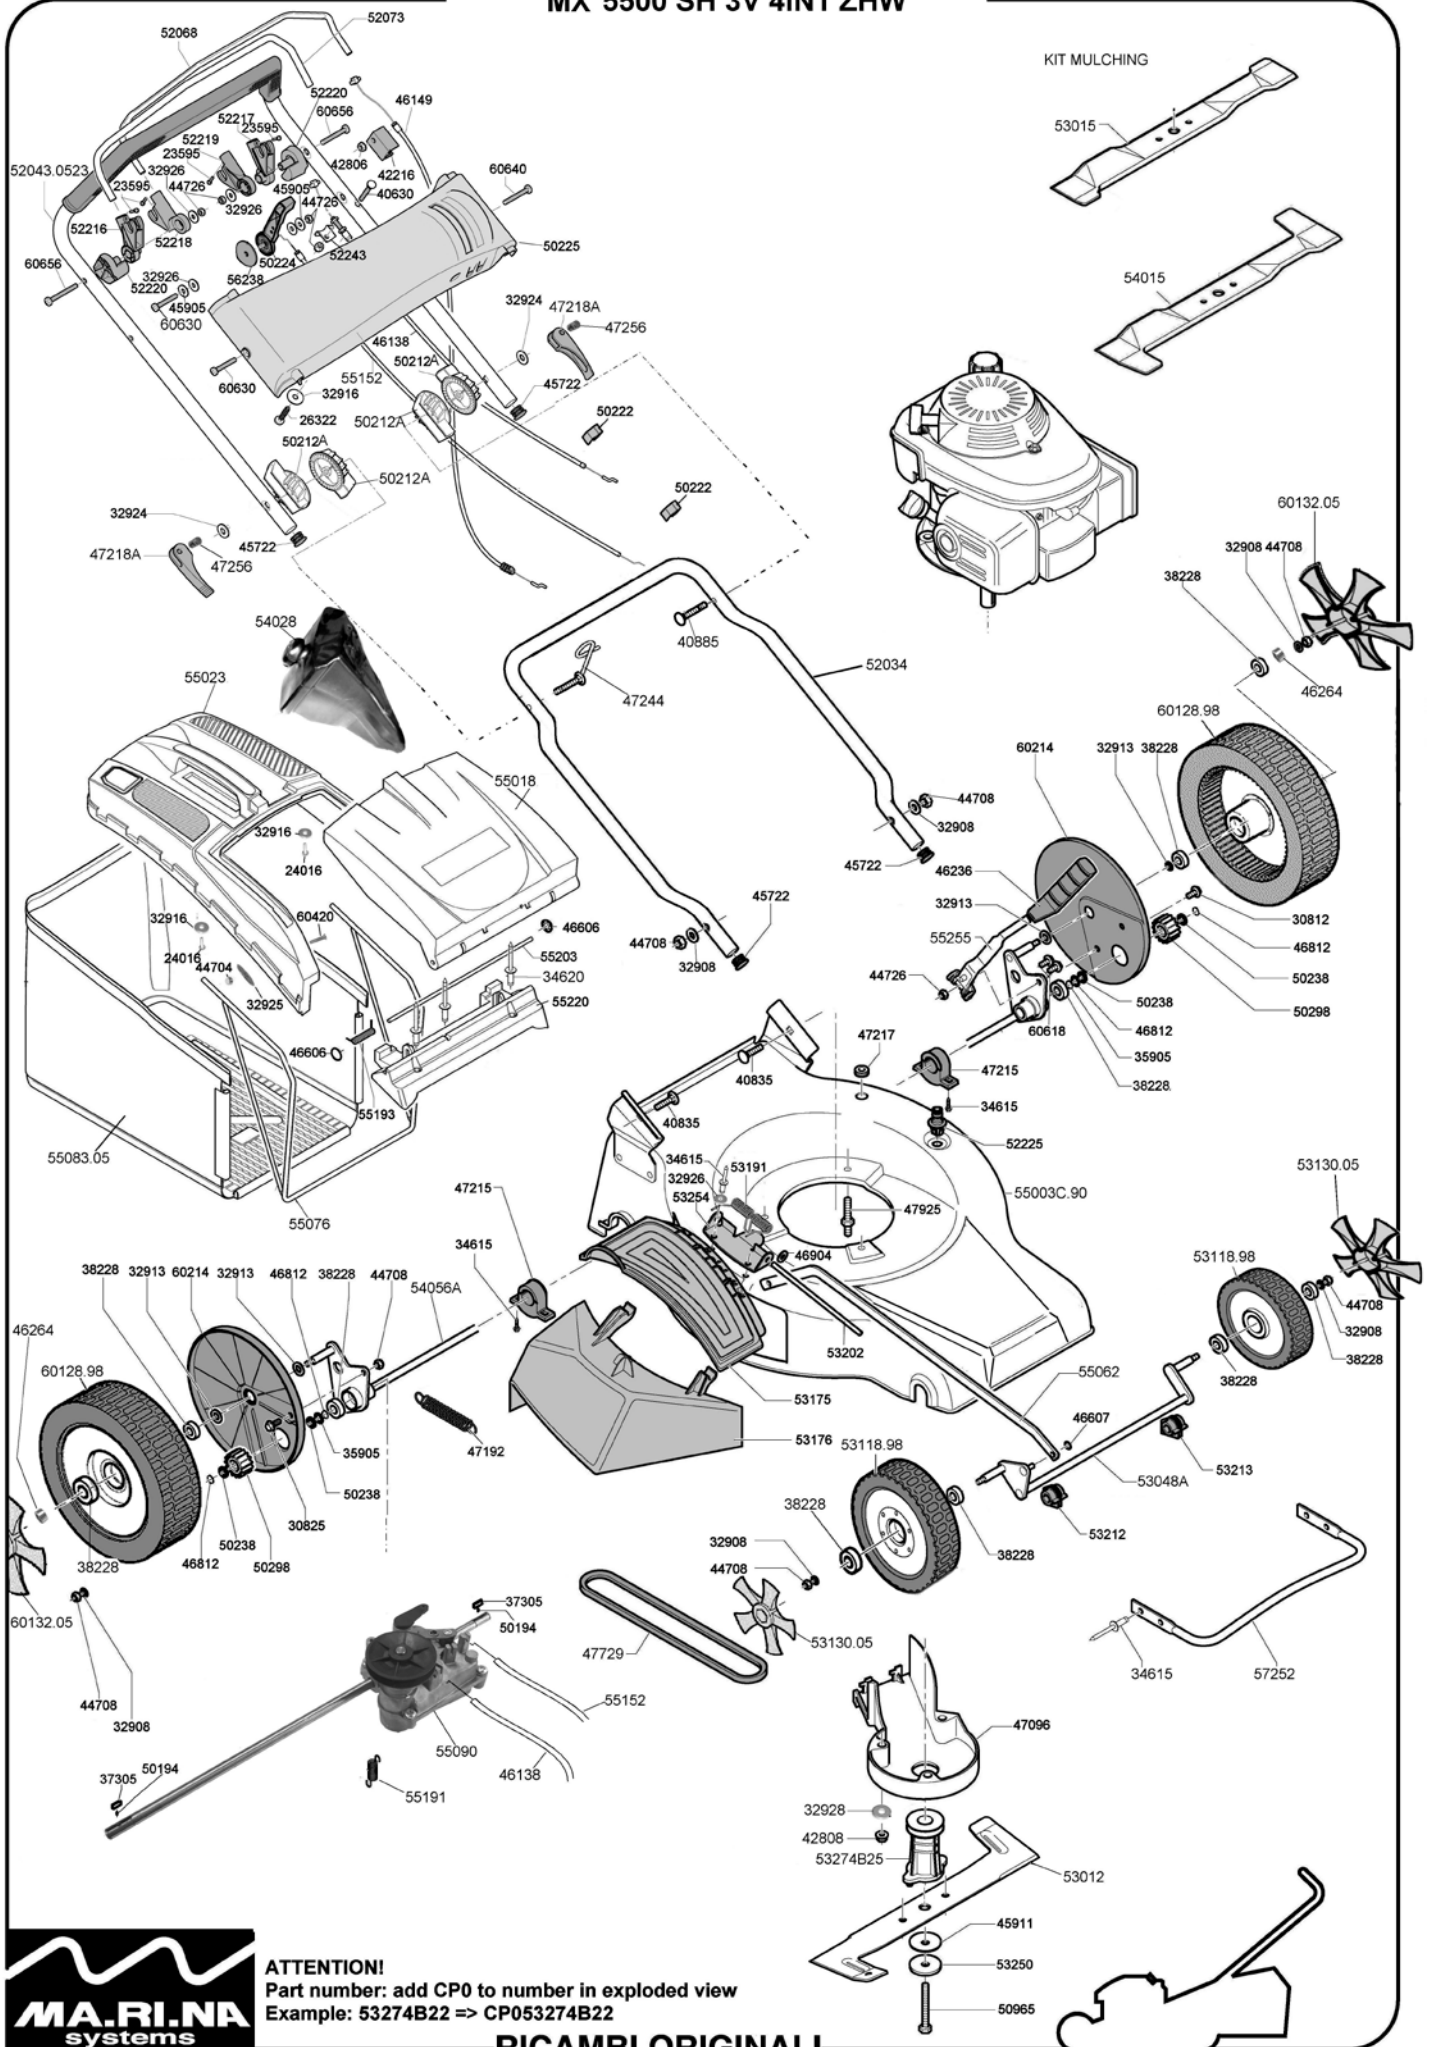

MX 5500 SH 3V 4IN1 ZHW

KIT MULCHING

ATTENTION!
Part number: add CP0 to number in exploded view
Example: 53274B22 => CP053274B22

RICAMBI ORIGINALI