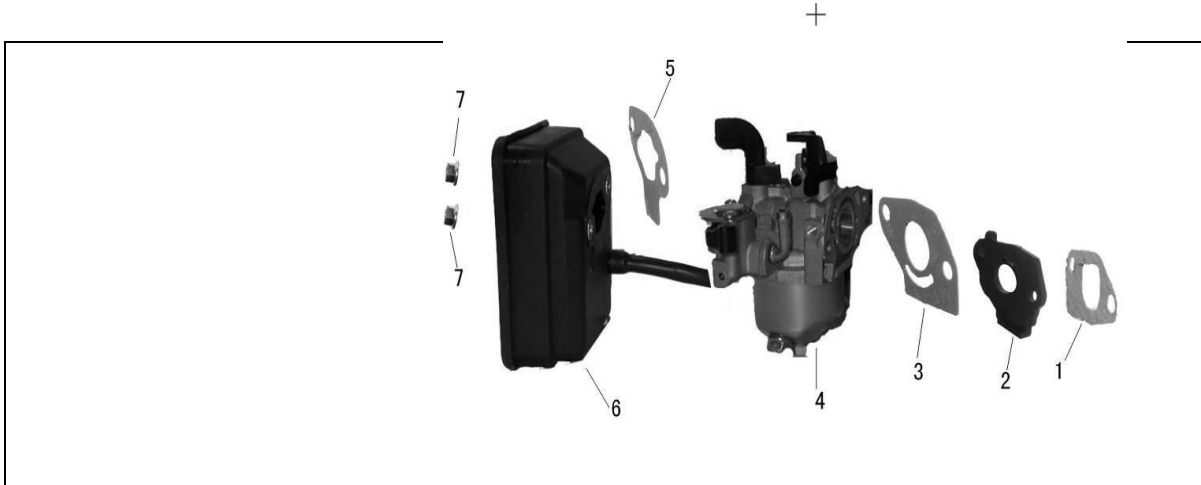

MODELO: PB825

Series No.	Part Code	English Name	Unit	Quantity for One Unit
1	E020.008.00600001.	PAPER WASHER,AIR INTAKE	PCS	1
2	E020.008.00400001	INSULATOR CARBURETOR	PCS	1
3	E020.008.00500001	PAPER WASHER, CARBURETOR	PCS	1
4	E020.008.00200001	CARBURETOR	PCS	1
5	E020.008.00700001	PAPER WASHER,AIR CLEANER	PCS	1
6	E020.012.00200001	FILTER	SET	1
7	0004.00281	NUT / GB6177-M5	PCS	2