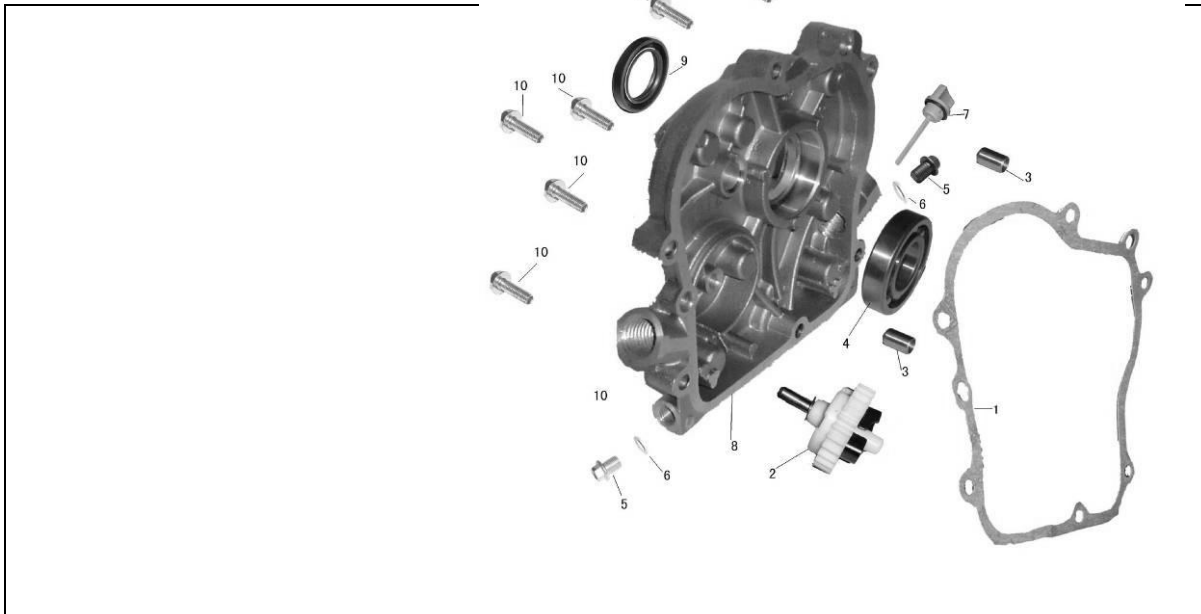

KINGARDEN

DESPIECE MOTOBOMBA DE GASOLINA

MODELO: PB825

Series No.	Part Code	English Name	Unit	Quantity for One Unit
1	E020.004.01400001	UPPER WIND DEFLECTOR	PCS	1
2	E020.001.00100001	COVER,CYLINDER HEAD	PCS	1
3	E020.001.00500001	PLUG SPARK	PCS	1
4	E020.001.00200001	HEAD GASKET	PCS	1
5	0004.00183	BOLT / GB5787-M6*30	PCS	6
6	0004.00170	BOLT / GB5787-M6*12	PCS	1

MODELO: PB825

Series No.	Part Code	English Name	Unit	Quantity for One Unit
1	E021.002.00300001	OIL SEAL 17*30*6	PCS	1
2	E020.002.00200002	CRANKCASE COVER	PCS	1
3	E020.004.01400002	LOWER WIND DEFLECTOR	PCS	1
4	0004.00170	BOLT / GB5787-M6*12	PCS	2
5	E020.001.01700001	BOLT STUD / M5*117	PCS	2
6	G020.001.02100001	OIL BUFFLER	PCS	1
7	E020.005.00900002	OIL BUFFLER GASKET	PCS	1
8	E020.008.00500002	PAPER WASHER	PCS	1
9	E020.008.01100001	OIL FILTER COVER	PCS	1
10	0004.00227	BOLT / GB5789-M5*12	PCS	5
11	E020.002.00500001	SHAFT GOVERNOR ARM	PCS	1
12	0004.00446	IRON WASHER /GB97-5*10*1	PCS	1
13	E020.002.01300001	OIL SEAL	PCS	1
14	E020.001.00800001	LOCK PIN/1*4.7	PCS	1
15	E001.002.00900001	WIRE CLIP	PCS	1

MODELO: PB825

Series No.	Part Code	English Name	Unit	Quantity for One Unit
1	E020.003.00800001	PACKING CASE COVER	PCS	1
2	E020.002.004.00001	GOVERNOR GEAR	PCS	1
3	0004.00404	DOWEL PIN / 8*14	PCS	2
4	0004.00052	BEARING / GB276-6203	PCS	1
5	0004.00149	BOLT / GB5787-M10*15*1.25	PCS	1
6	E002.002.01500001	PARONITE GASKET φ10×φ15×1.2	PCS	1
7	E002.003.00600001	OIL DIPSTICK	PCS	1
8	E020.003.00200001	CRANKCASE COVER	PCS	1
9	E021.002.00300001	OIL SEAL 17*30*6	PCS	1
10	0004.00182	BOLT / GB5787-M6*28	PCS	5

MODELO: PB825

Series No.	Part Code		English Name	Unit	Quantity for One Unit
1	E020.004.01100001		CRANKSHAFT COMP	PCS	1
2	E020.004.00300001		ROD ASSY CONNECTING	PCS	1
3	E020.004.00100001		PISTON	PCS	1
4	E020.004.00400001		PIN PISTON	PCS	1
5	E020.004.00500001		CLIP PISTON PIN	PCS	2
6	E020.004.00200001		RING SET	SET	1