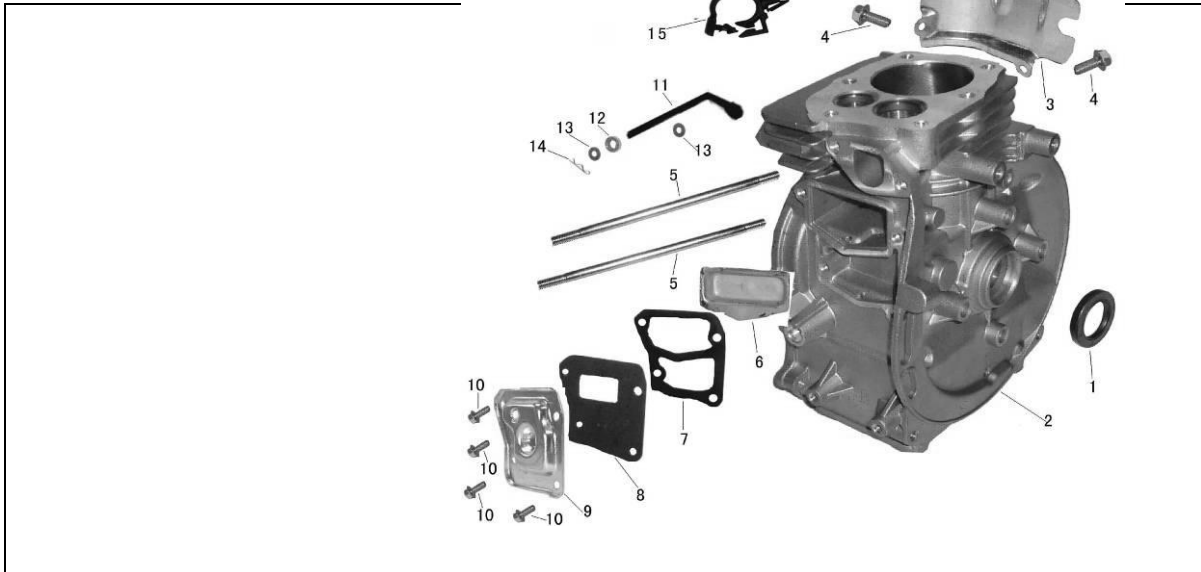

KINGARDEN

DESPIECE MOTOBOMBA DE GASOLINA

MODELO: PB825

Series No.	Part Code	English Name	Unit	Quantity for One Unit
1	E020.004.01400001	UPPER WIND DEFLECTOR	PCS	1
2	E020.001.00100001	COVER,CYLINDER HEAD	PCS	1
3	E020.001.00500001	PLUG SPARK	PCS	1
4	E020.001.00200001	HEAD GASKET	PCS	1
5	0004.00183	BOLT / GB5787-M6*30	PCS	6
6	0004.00170	BOLT / GB5787-M6*12	PCS	1

MODELO: PB825

Series No.	Part Code	English Name	Unit	Quantity for One Unit
1	E021.002.00300001	OIL SEAL 17*30*6	PCS	1
2	E020.002.00200002	CRANKCASE COVER	PCS	1
3	E020.004.01400002	LOWER WIND DEFLECTOR	PCS	1
4	0004.00170	BOLT / GB5787-M6*12	PCS	2
5	E020.001.01700001	BOLT STUD / M5*117	PCS	2
6	G020.001.02100001	OIL BUFFLER	PCS	1
7	E020.005.00900002	OIL BUFFLER GASKET	PCS	1
8	E020.008.00500002	PAPER WASHER	PCS	1
9	E020.008.01100001	OIL FILTER COVER	PCS	1
10	0004.00227	BOLT / GB5789-M5*12	PCS	5
11	E020.002.00500001	SHAFT GOVERNOR ARM	PCS	1
12	0004.00446	IRON WASHER /GB97-5*10*1	PCS	1
13	E020.002.01300001	OIL SEAL	PCS	1
14	E020.001.00800001	LOCK PIN/1*4.7	PCS	1
15	E001.002.00900001	WIRE CLIP	PCS	1

MODELO: PB825

Series No.	Part Code	English Name	Unit	Quantity for One Unit
1	E020.003.00800001	PACKING CASE COVER	PCS	1
2	E020.002.004.00001	GOVERNOR GEAR	PCS	1
3	0004.00404	DOWEL PIN / 8*14	PCS	2
4	0004.00052	BEARING / GB276-6203	PCS	1
5	0004.00149	BOLT / GB5787-M10*15*1.25	PCS	1
6	E002.002.01500001	PARONITE GASKET φ10×φ15×1.2	PCS	1
7	E002.003.00600001	OIL DIPSTICK	PCS	1
8	E020.003.00200001	CRANKCASE COVER	PCS	1
9	E021.002.00300001	OIL SEAL 17*30*6	PCS	1
10	0004.00182	BOLT / GB5787-M6*28	PCS	5

MODELO: PB825

Series No.	Part Code		English Name	Unit	Quantity for One Unit
1	E020.004.01100001		CRANKSHAFT COMP	PCS	1
2	E020.004.00300001		ROD ASSY CONNECTING	PCS	1
3	E020.004.00100001		PISTON	PCS	1
4	E020.004.00400001		PIN PISTON	PCS	1
5	E020.004.00500001		CLIP PISTON PIN	PCS	2
6	E020.004.00200001		RING SET	SET	1