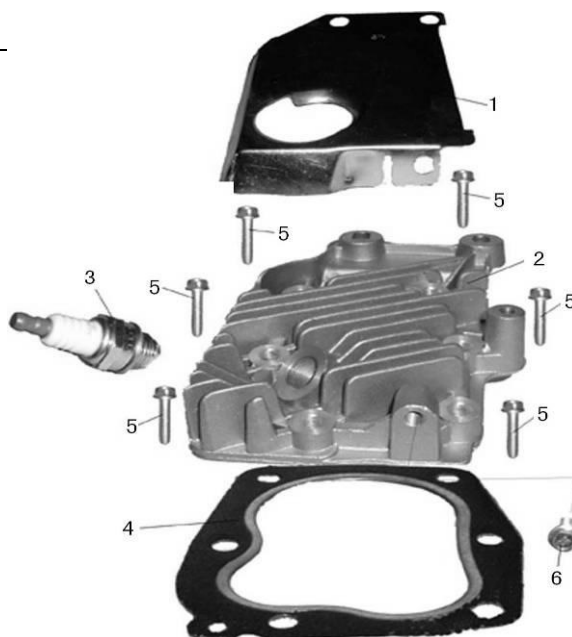

KINGARDEN

DESPIECE MOTOBOMBA DE GASOLINA

MODELO: PB825

Series No.	Part Code	English Name	Unit	Quantity for One Unit
1	E020.004.01400001	UPPER WIND DEFLECTOR	PCS	1
2	E020.001.00100001	COVER,CYLINDER HEAD	PCS	1
3	E020.001.00500001	PLUG SPARK	PCS	1
4	E020.001.00200001	HEAD GASKET	PCS	1
5	0004.00183	BOLT / GB5787-M6*30	PCS	6
6	0004.00170	BOLT / GB5787-M6*12	PCS	1

MODELO: PB825

Series No.	Part Code	English Name	Unit	Quantity for One Unit
1	E021.002.00300001	OIL SEAL 17*30*6	PCS	1
2	E020.002.00200002	CRANKCASE COVER	PCS	1
3	E020.004.01400002	LOWER WIND DEFLECTOR	PCS	1
4	0004.00170	BOLT / GB5787-M6*12	PCS	2
5	E020.001.01700001	BOLT STUD / M5*117	PCS	2
6	G020.001.02100001	OIL BUFFLER	PCS	1
7	E020.005.00900002	OIL BUFFLER GASKET	PCS	1
8	E020.008.00500002	PAPER WASHER	PCS	1
9	E020.008.01100001	OIL FILTER COVER	PCS	1
10	0004.00227	BOLT / GB5789-M5*12	PCS	5
11	E020.002.00500001	SHAFT GOVERNOR ARM	PCS	1
12	0004.00446	IRON WASHER /GB97-5*10*1	PCS	1
13	E020.002.01300001	OIL SEAL	PCS	1
14	E020.001.00800001	LOCK PIN/1*4.7	PCS	1
15	E001.002.00900001	WIRE CLIP	PCS	1

MODELO: PB825

Series No.	Part Code	English Name	Unit	Quantity for One Unit
1	E020.003.00800001	PACKING CASE COVER	PCS	1
2	E020.002.004.00001	GOVERNOR GEAR	PCS	1
3	0004.00404	DOWEL PIN / 8*14	PCS	2
4	0004.00052	BEARING / GB276-6203	PCS	1
5	0004.00149	BOLT / GB5787-M10*15*1.25	PCS	1
6	E002.002.01500001	PARONITE GASKET φ10×φ15×1.2	PCS	1
7	E002.003.00600001	OIL DIPSTICK	PCS	1
8	E020.003.00200001	CRANKCASE COVER	PCS	1
9	E021.002.00300001	OIL SEAL 17*30*6	PCS	1
10	0004.00182	BOLT / GB5787-M6*28	PCS	5

MODELO: PB825

Series No.	Part Code		English Name	Unit	Quantity for One Unit
1	E020.004.01100001		CRANKSHAFT COMP	PCS	1
2	E020.004.00300001		ROD ASSY CONNECTING	PCS	1
3	E020.004.00100001		PISTON	PCS	1
4	E020.004.00400001		PIN PISTON	PCS	1
5	E020.004.00500001		CLIP PISTON PIN	PCS	2
6	E020.004.00200001		RING SET	SET	1