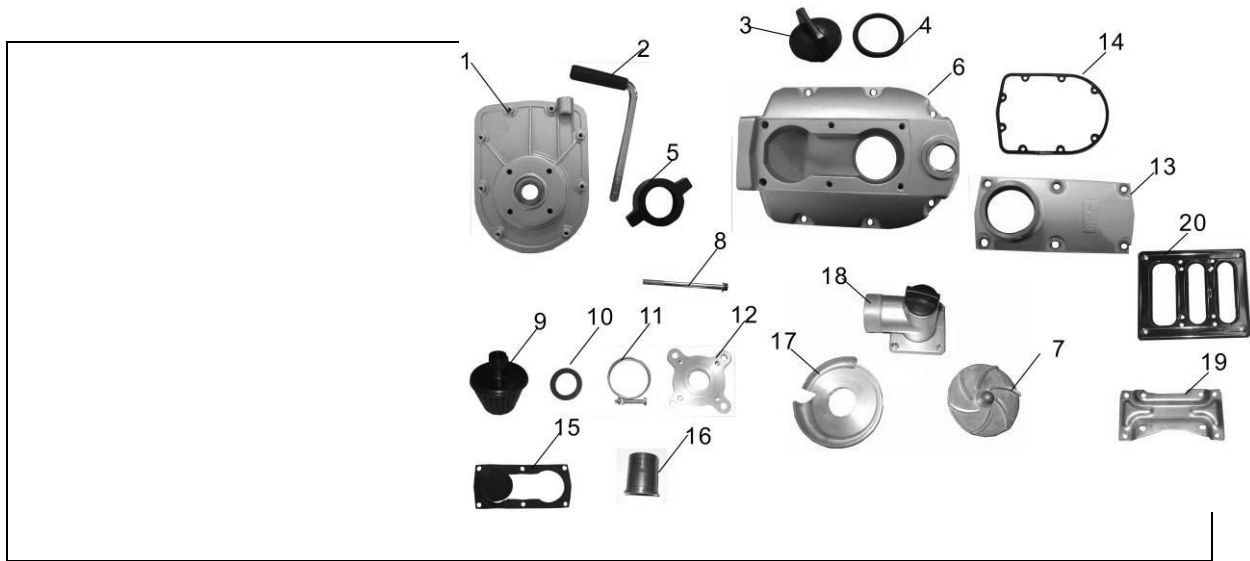

MODELO: PB825

Series No.	Part Code	English Name	Unit	Quantity for One Unit
1	P165.018.00101001	SIDE COVER OF PUMP	PCS	1
2	P165.018.00102001	LIFTING HANDLE	PCS	1
3	P165.018.00103001	PLUG	PCS	2
4	P165.018.00104001	O-RING OF PLUG	PCS	2
5	P165.018.00105001	TIE-IN TUBE	PCS	2
6	P165.018.00106001	HOUSING OF PUMP	PCS	1
7	P165.018.00107001	WATER PUMP IMPELLER	PCS	1
8	P165.018.00108001	BOLT	PCS	6
9	P165.018.00109001	PUMP SCREEN	PCS	1
10	P165.018.00110001	GASKET	PCS	2
11	P165.018.00111001	ANCHOR EAR	PCS	2
12	P165.018.00112001	CONNECT PLATE	PCS	1
13	P165.018.00113001	PUMP COVER	PCS	1
14	P165.018.00114001	PUMP PACKING	PCS	1
15	P165.018.00115001	GASKET OF PUMP COVER	PCS	1
16	P165.018.00116001	LINKER TUBE	PCS	2
17	P165.018.00117001	VOLUTE CASING	PCS	1
18	P165.018.00118001	FLANGE OUTPUT	PCS	1
19	E020.017.01000001	SMALL BASEPLATE	PCS	1
20	E020.017.01000002	PUMP BASEPLATE	PCS	1