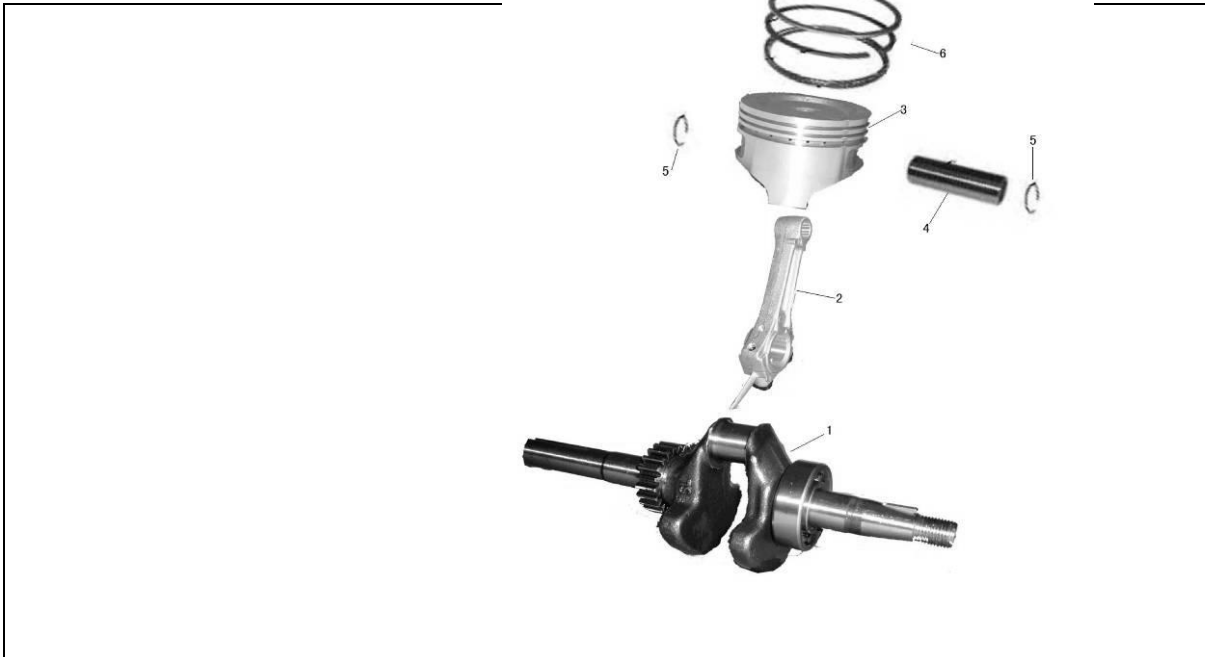

MODELO: PB825

Series No.	Part Code		English Name	Unit	Quantity for One Unit
1	E020.004.01100001		CRANKSHAFT COMP	PCS	1
2	E020.004.00300001		ROD ASSY CONNECTING	PCS	1
3	E020.004.00100001		PISTON	PCS	1
4	E020.004.00400001		PIN PISTON	PCS	1
5	E020.004.00500001		CLIP PISTON PIN	PCS	2
6	E020.004.00200001		RING SET	SET	1