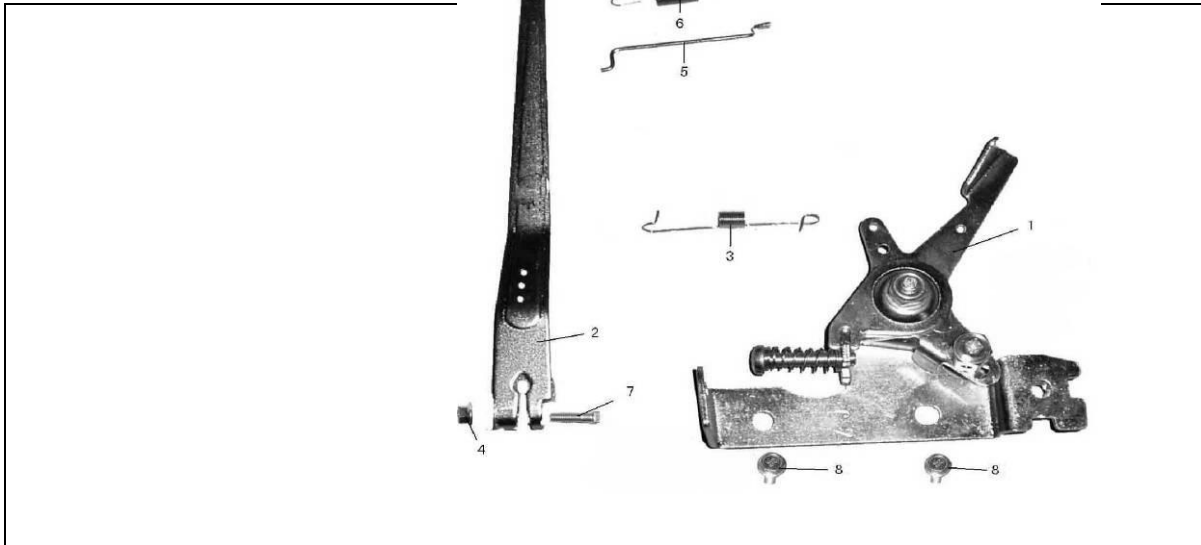

MODELO: PB825

Series No.	Part Code		English Name	Unit	Quantity for One Unit
1	E020.011.00200001		CONTROL ASSY	PCS	1
2	E020.011.00700001		ARM GOVERNOR	PCS	1
3	E020.011.00300001		SPRING GOVERNOR	PCS	1
4	0004.00282		NUT / GB6177-M6	PCS	3
5	E020.011.00600001		ROD GOVERNOR	PCS	1
6	E020.011.00500001		SPRING THROTTLE RETURN	PCS	1
7	E001.011.00800001		NUT FLANGE M6*21	PCS	1
8	0004.00170		BOLT / GB5787-M6*12	PCS	2