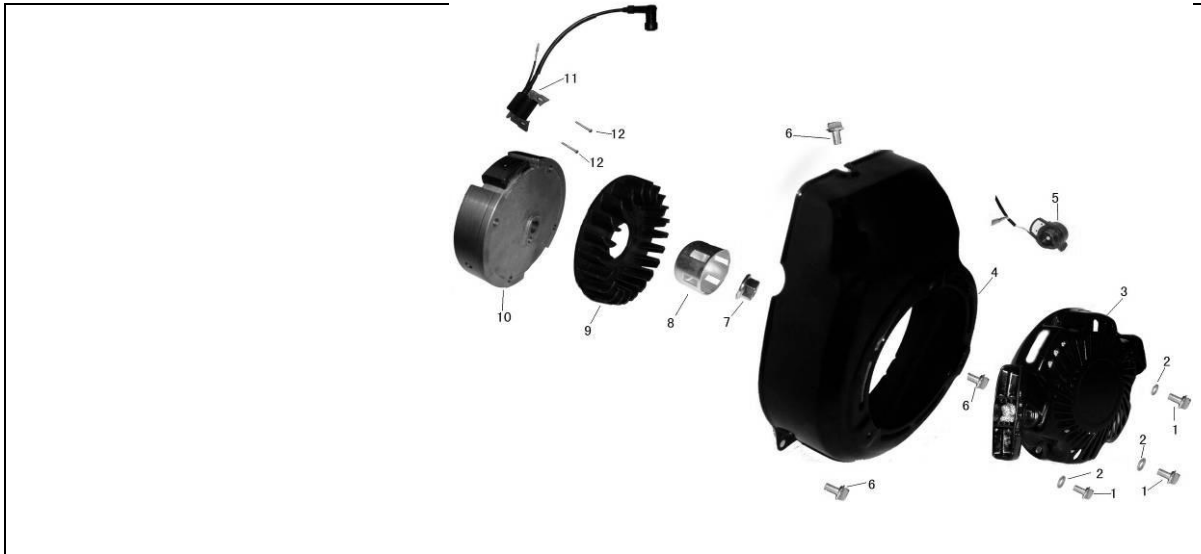

MODELO: PB825

Series No.	Part Code	English Name	Unit	Quantity for One Unit
1	0004.00195	BOLT / M6*8	PCS	3
2	0004.00398	FLAT WASHER φ6	PCS	3
3	E020.006.00150001	STARTER	SET	1
4	E020.006.00101001	COVER COMP FAN	PCS	1
5	E020.006.00300001	SWITCH ASSY ENGINE STOP (OIL ALERT)	PCS	1
6	0004.00170	BOLT / GB5787-M6*12	PCS	3
7	0004.00277	NUT / GB6177-M12*1.25	PCS	1
8	E020.009.00500001	FULLEY STARTER	PCS	1
9	E020.009.01000001	FAN COOLING	PCS	1
10	E020.009.00100001	FLYWHEEL COMP	PCS	1
11	E020.009.00300001	COIL ASSY IGNITION	PCS	1
12	0004.00181	BOLT / GB5787-M6*25	PCS	2